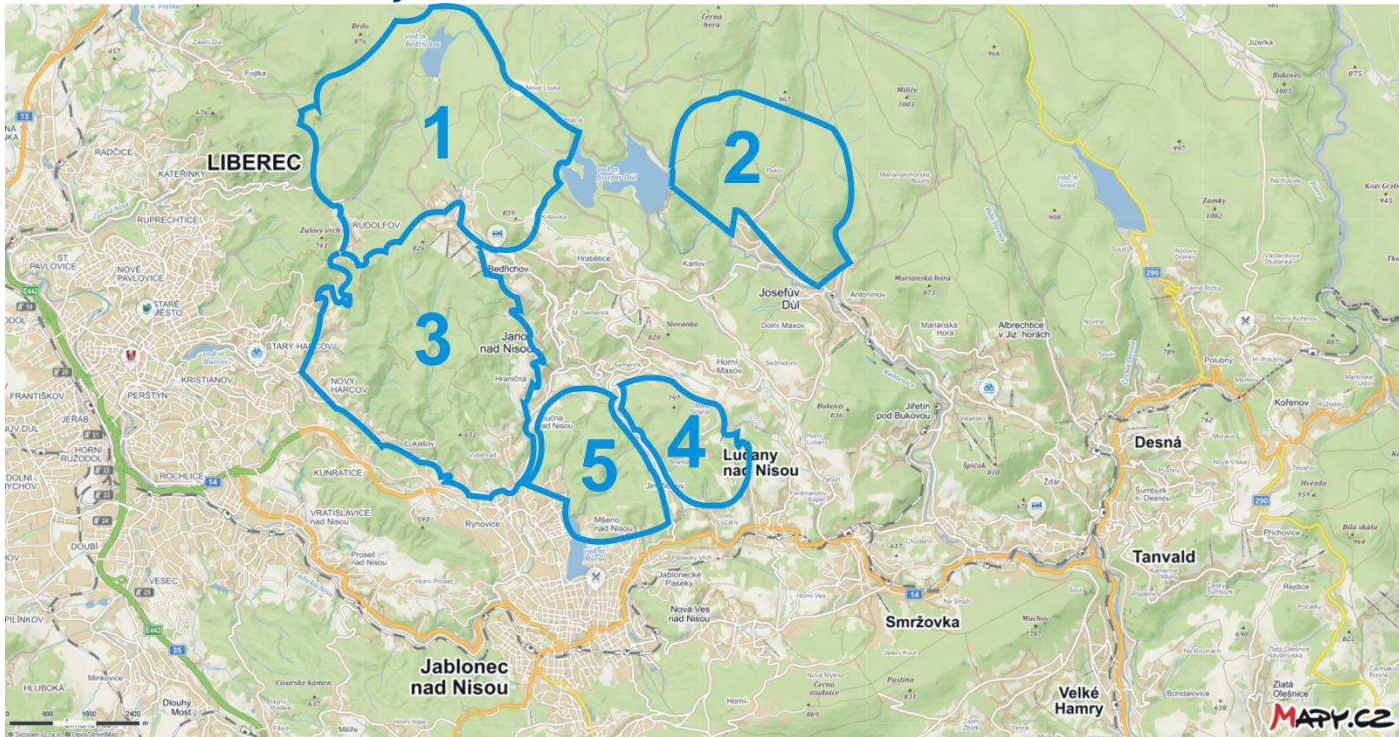

On that account all 8 areas marked in the maps on the following page are as of July 15, 2021 embargoed for any activity which may give any advantage to any 2023 World ARDF Championships participant. Especially it is strictly forbidden:

This embargo is valid until its next update which may increase or decrease the number of embargoed areas and also change the character of the embargo.

EMBARGOED AREAS / July 2021

Jizerské hory

- 1 Bedřichov
- 2 Peklo
- 3 Maliník

- 4 Bramberk
- 5 Břízky

Český ráj

- 6 Kalich
- 7 Hruboskalsko

- 8 Skokovy