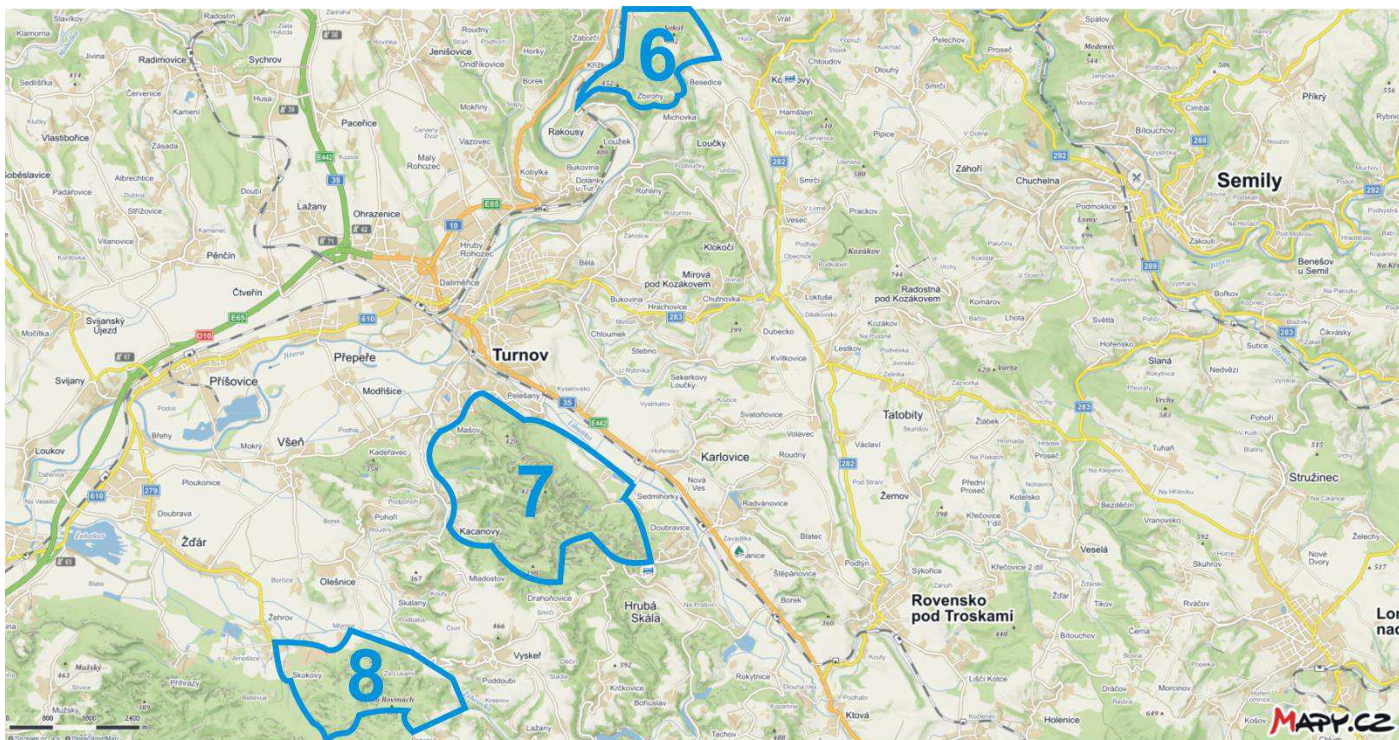

This embargo is valid until its next update which may increase or decrease the number of embargoed areas and also change the character of the embargo.

EMBARGOED AREAS / July 2021

Jizerské hory

- 1 Bedřichov
- 2 Peklo
- 3 Maliník

- 4 Bramberk
- 5 Břízky

Český ráj

- 6 Kalich
- 7 Hruboskalsko

- 8 Skokovy