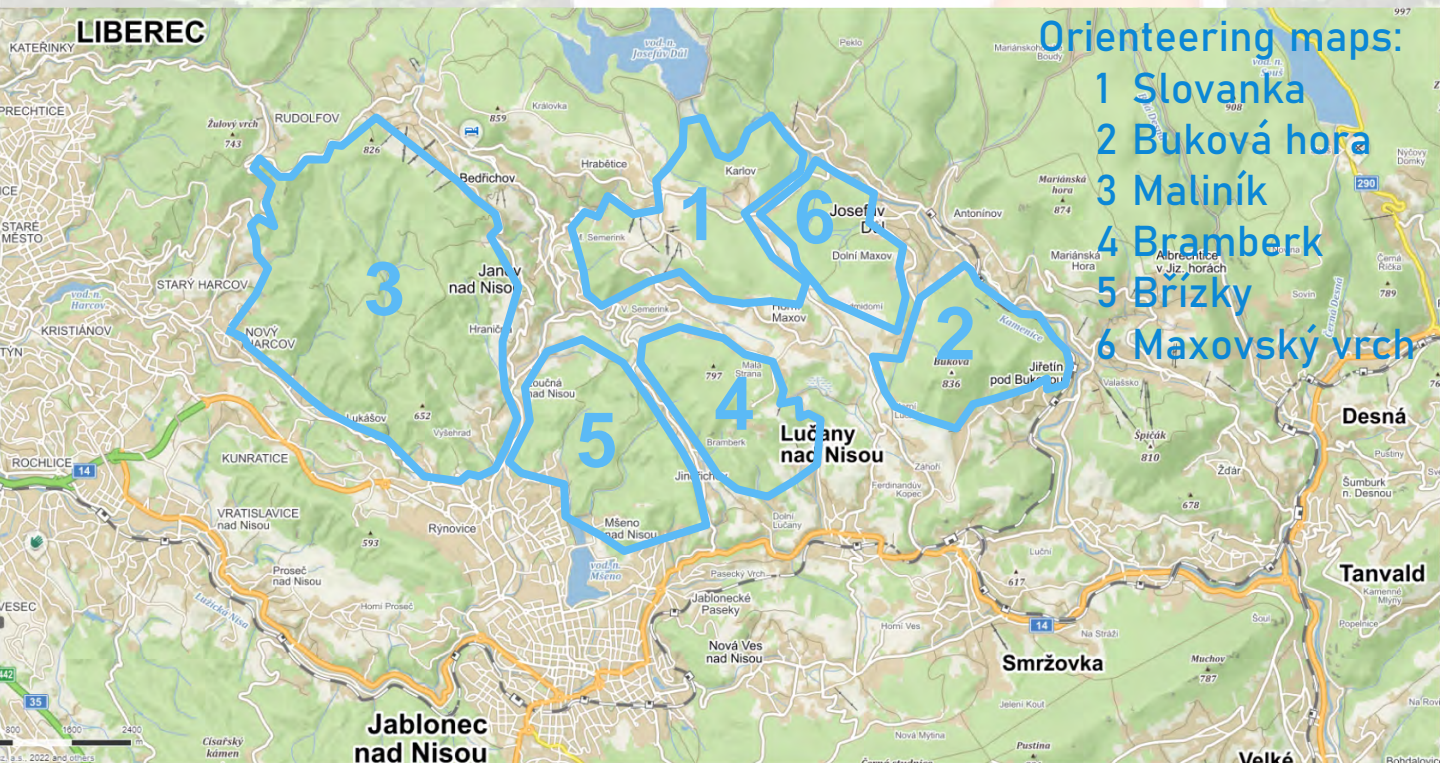

EMBARGOED AREAS as of August 2022

In compliance with ARDF Rules, Part A 2.4, embargoed areas marked in the map below are as of Aug 31, 2022 embargoed for any activity which may give any advantage to any 2023 World ARDF Championships participant. It is strictly forbidden:

- to organize any ARDF event or training,
- to organize any orienteering training or to take part in orienteering trainings,
- to train individually.

However, a participation at official orienteering events organized by Czech Orienteering Federation is allowed, as well as a cross-country skiing activity during the winter.

Jizera mountains (Jizerské hory) region

This embargo replaces embargo from July 2021 and is valid until its next update which may increase or decrease the number of embargoed areas and also change the character of the embargo.